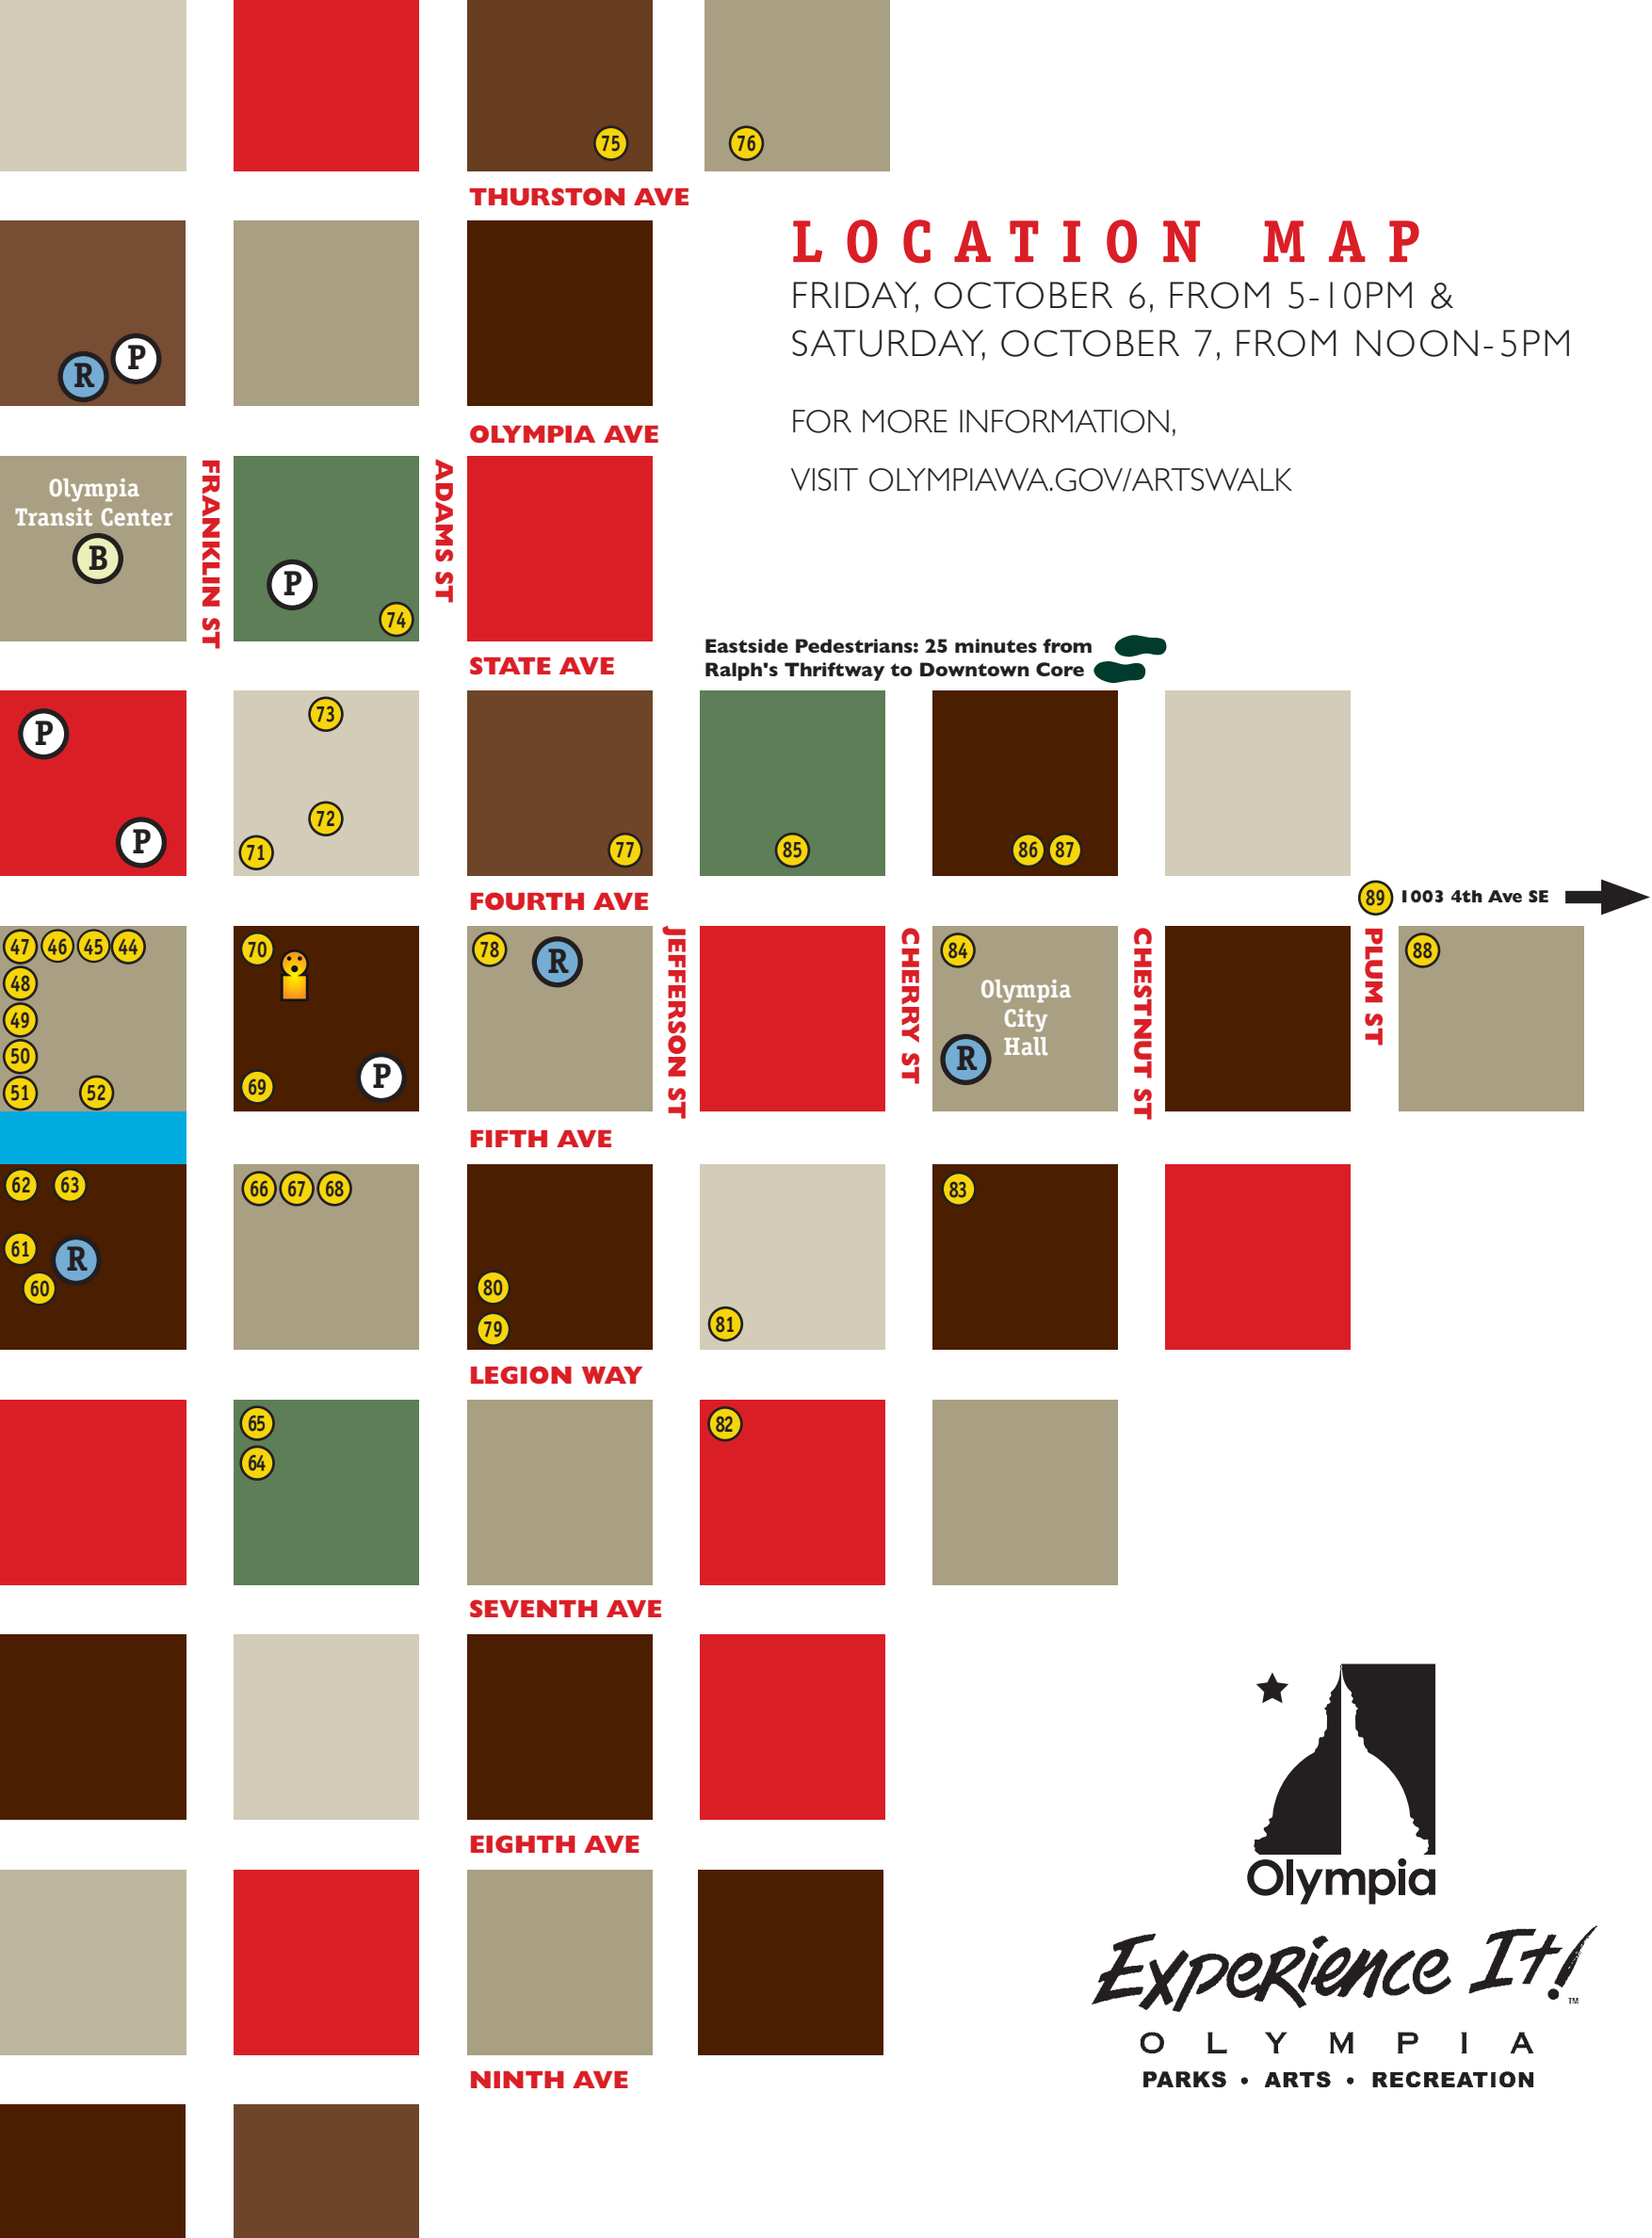

LOCATION MAP

FRIDAY, OCTOBER 6, FROM 5-10PM &
SATURDAY, OCTOBER 7, FROM NOON-5PM

FOR MORE INFORMATION,
VISIT OLYMPIA.WA.GOV/ARTSWALK