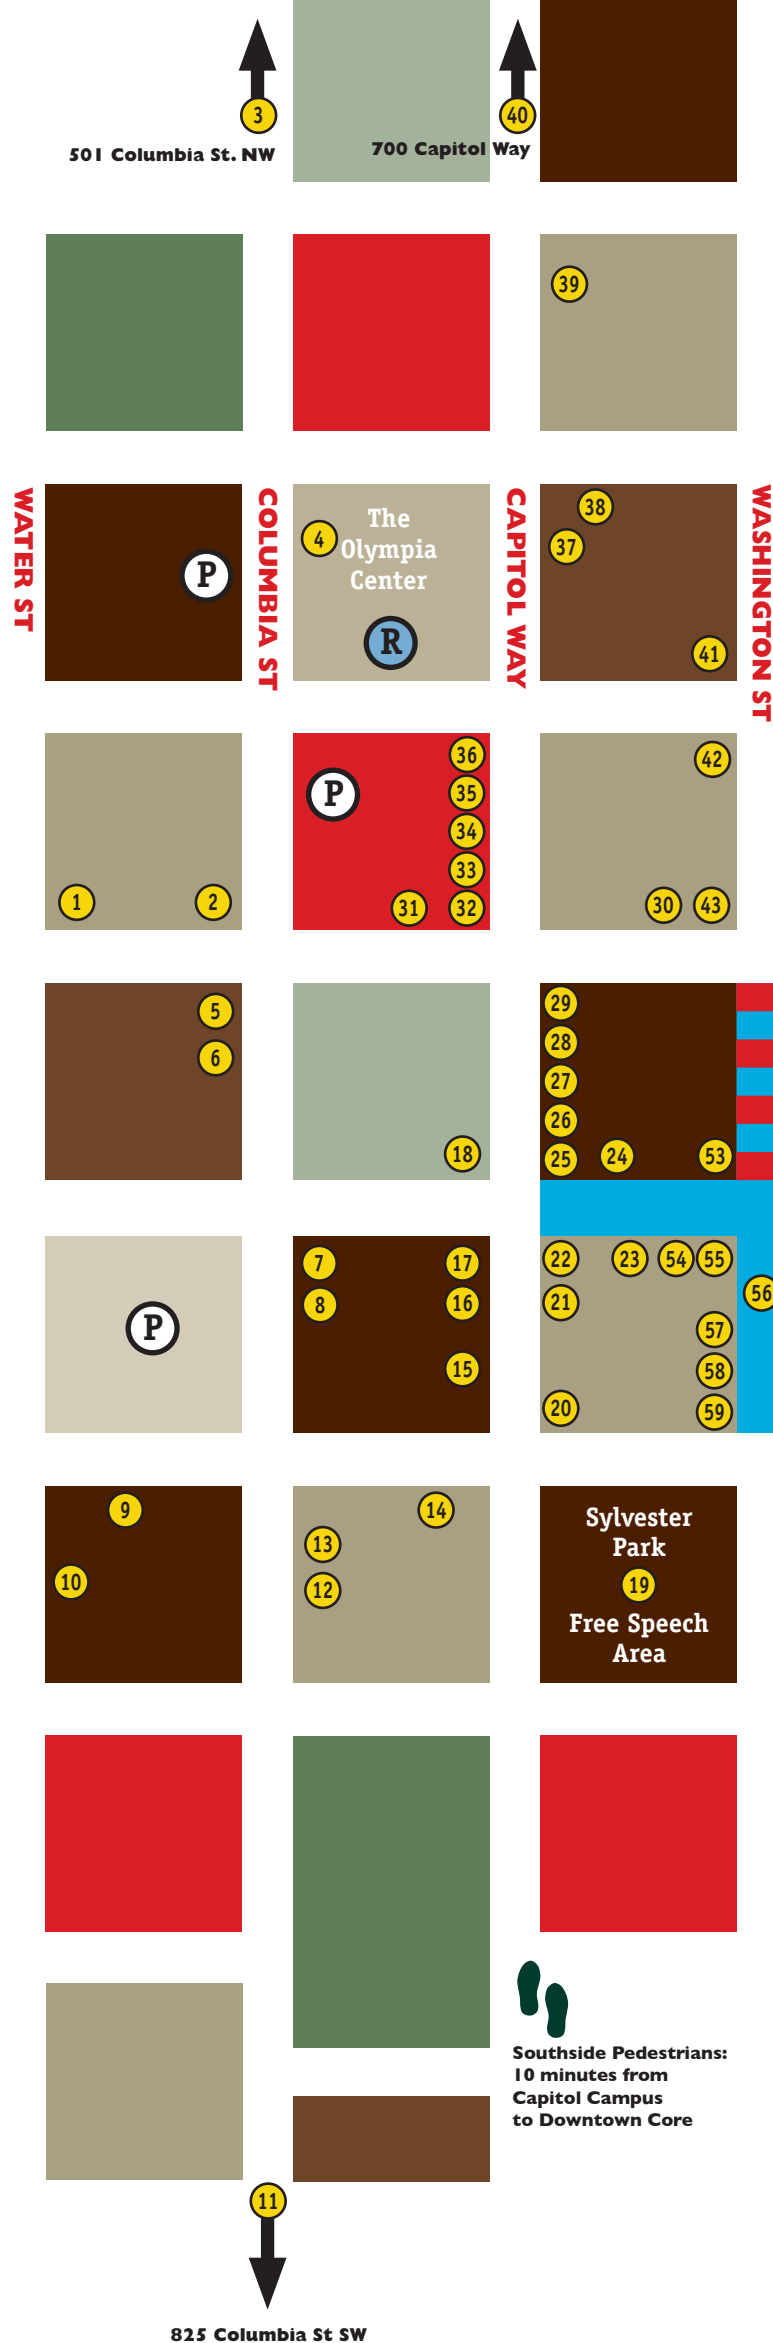

Information/Lost Children
Downtown Welcome Center
301 4th Ave SE
Sponsored by The Downtown
Ambassadors
360.570.3900

Street Closures

Friday – Acoustic Zone

Saturday – Acoustic Zone

Parking

Restroom

Olympia Transit Center
For route & schedule
information call 360-786-1881
www.intercitytransit.com

**The average pedestrian can walk 1/4
mile or 4 blocks in 5 minutes.**

Westside Pedestrians:
25 minutes from Garfield
School to Downtown Core

Southside Pedestrians:
10 minutes from
Capitol Campus
to Downtown Core

OLYMPIA ARTS WALK
IS A CELEBRATION OF
THE LOCAL ARTS
COMMUNITY BY
ARTISTS, BUSINESSES,
& ORGANIZATIONS
COORDINATED BY
OLYMPIA PARKS, ARTS
& RECREATION.

Presented by the City of Olympia Arts Commission, and the Department of Parks,
Arts & Recreation. Information subject to change without notice.

The City of Olympia is committed to the non-discriminatory treatment
of all persons in employment and the delivery of goods and services.